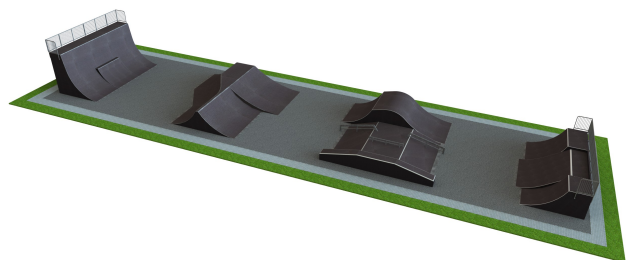

## B 156 Base skatepark

<http://www.tiptitap.ee/en/products/skateparks/base/base-skatepark-b-156>

### **Technical information:**

Width of structure: 12m  
Length of structure: 45m  
Height of structure: 4m