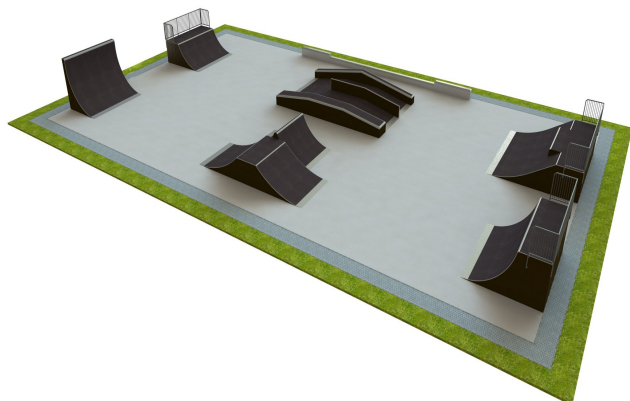

B 155 Base skatepark

<http://www.tiptap.ee/en/products/skateparks/base/base-skatepark-b-155>

Technical information:

Width of structure: 20m
Length of structure: 35m
Height of structure: 3m