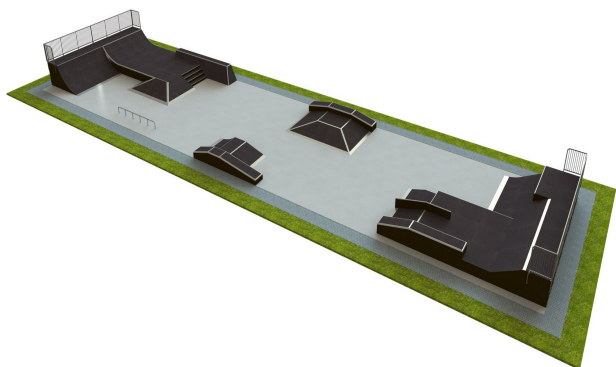

B 150 Base skatepark

<http://www.tiptiptap.ee/en/products/skateparks/base/base-skatepark-b-150>

Technical information:

Width of structure: 10m

Length of structure: 40m

Height of structure: 1.5m