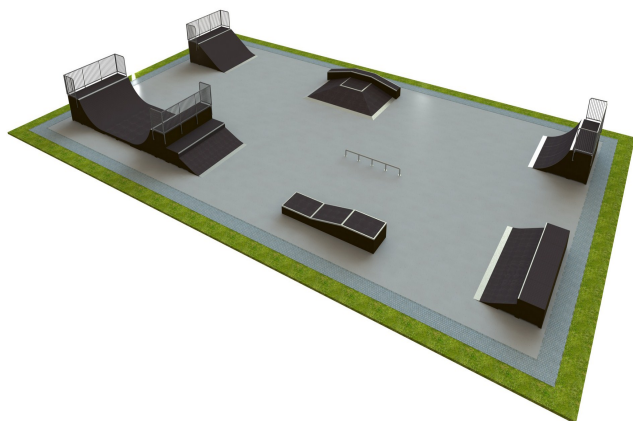

## B 145 Base skatepark

<http://www.tiptap.ee/en/products/skateparks/base/base-skatepark-b-145>

### **Technical information:**

Width of structure: 20m

Length of structure: 35m

Height of structure: 1.5m