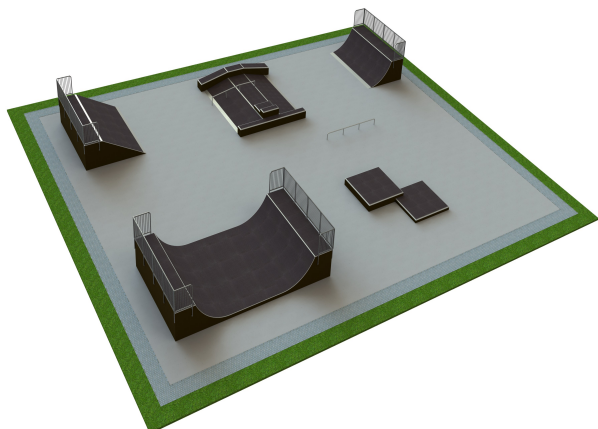

B 144 Base skatepark

<http://www.tiptitap.ee/en/products/skateparks/base/base-skatepark-b-144>

Technical information:

Width of structure: 25m

Length of structure: 30m

Height of structure: 1.5m