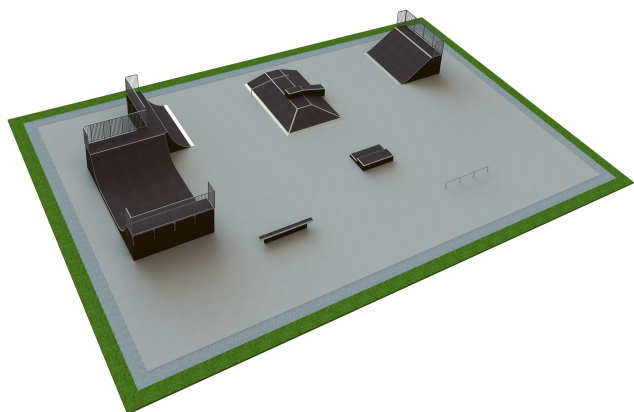

## B 141 Base skatepark

<http://www.tiptap.ee/en/products/skateparks/base/base-skatepark-b-141>

### **Technical information:**

Width of structure: 25m

Length of structure: 40m

Height of structure: 1.5m