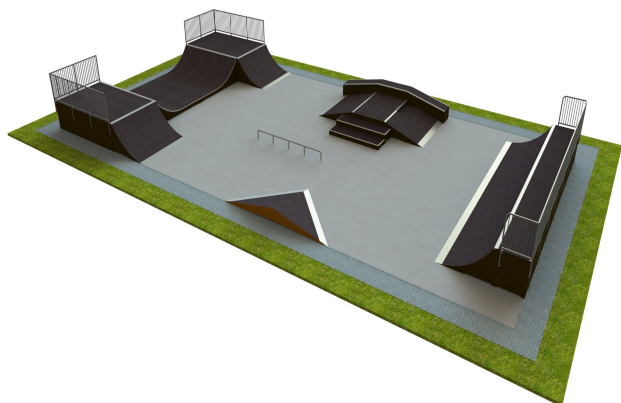

B 140 Base skatepark

<http://www.tiptatap.ee/en/products/skateparks/base/base-skatepark-b-140>

Technical information:

Width of structure: 13m

Length of structure: 20m

Height of structure: 1.2m