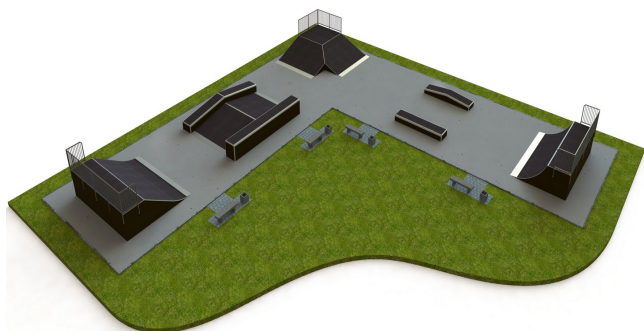

B 135 Base skatepark

<http://www.tiptitap.ee/en/products/skateparks/base/base-skatepark-b-135>

Technical information:

Width of structure: 29m

Length of structure: 29m

Height of structure: 1.5m