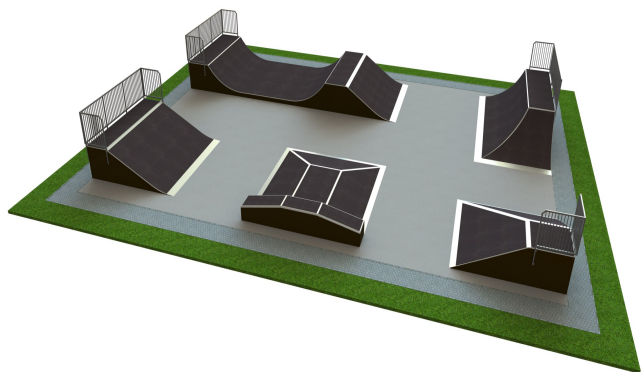

B 132 Base skatepark

<http://www.tiptiptap.ee/en/products/skateparks/base/base-skatepark-b-132>

Technical information:

Width of structure: 19.2m

Length of structure: 22.5m

Height of structure: 1.5m