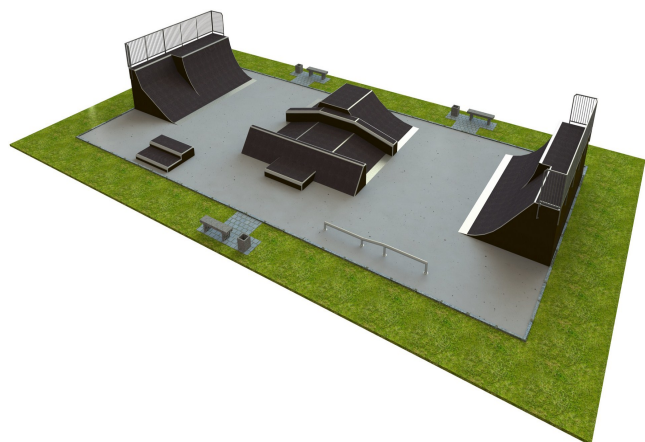

B 130 Base skatepark

<http://www.tiptitap.ee/en/products/skateparks/base/base-skatepark-b-130>

Technical information:

Width of structure: 26m

Length of structure: 13m

Height of structure: 2m