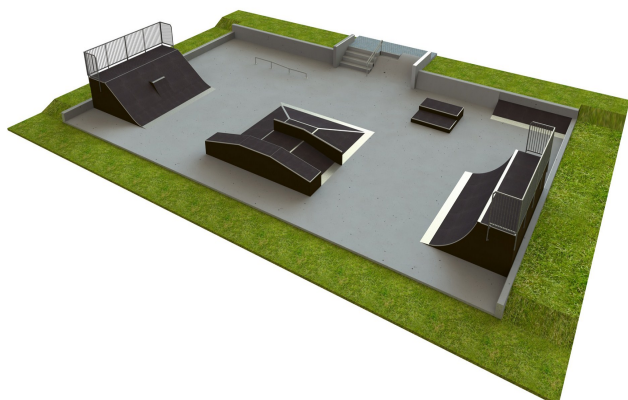

## **B 120 Base skatepark**

<http://www.tiptiptap.ee/en/products/skateparks/base/base-skatepark-b-120>

### **Technical information:**

Width of structure: 25m

Length of structure: 15m

Height of structure: 1.5m