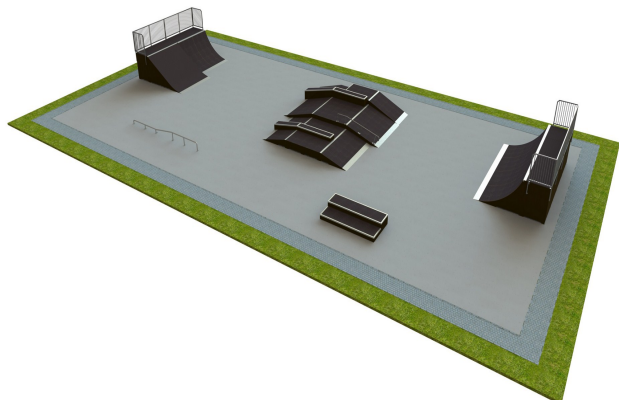

B 115 Base skatepark

<http://www.tiptapap.ee/en/products/skateparks/base/base-skatepark-b-115>

Technical information:

Width of structure: 30m

Length of structure: 15m

Height of structure: 1.5m