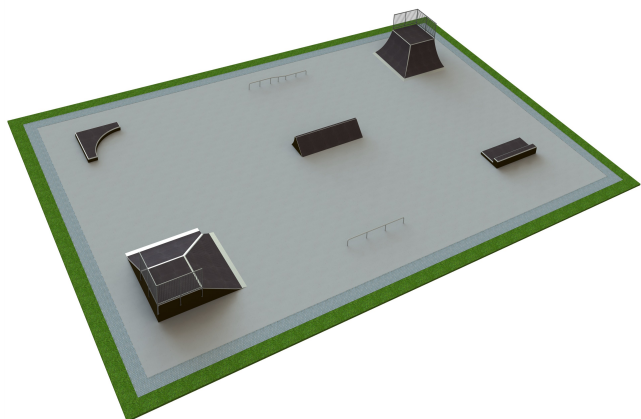

B 113 Base skatepark

<http://www.tiptiptap.ee/en/products/skateparks/base/base-skatepark-b-113>

Technical information:

Width of structure: 25m

Length of structure: 40m

Height of structure: 1.5m