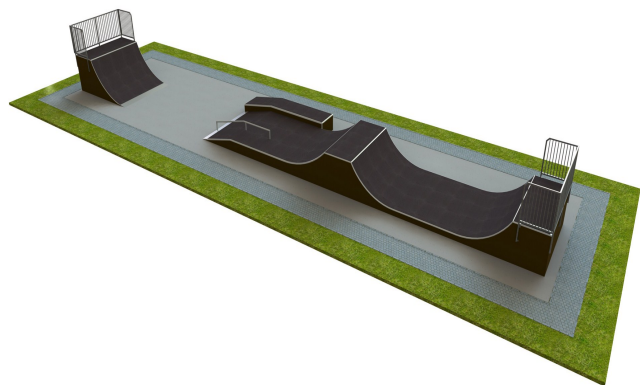

## **B 110 Base skatepark**

<http://www.tiptitap.ee/en/products/skateparks/base/base-skatepark-b-110>

### **Technical information:**

Width of structure: 6m

Length of structure: 25m

Height of structure: 1.5m