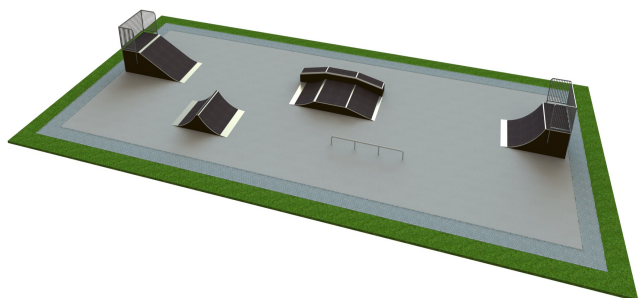

B 108 Base skatepark

<http://www.tiptiptap.ee/en/products/skateparks/base/base-skatepark-b-108>

Technical information:

Width of structure: 11m

Length of structure: 28m

Height of structure: 1.2m