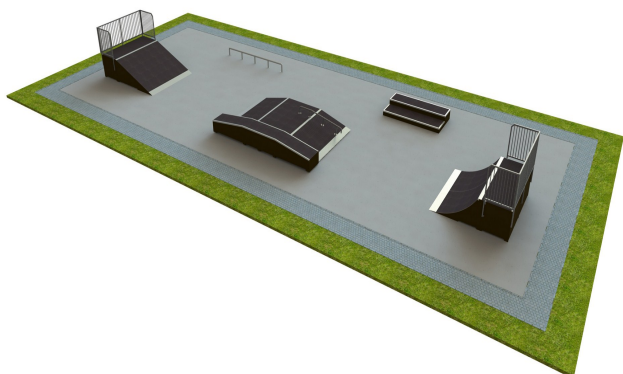

B 105 Base skatepark

<http://www.tiptitap.ee/en/products/skateparks/base/base-skatepark-b-105>

Technical information:

Width of structure: 25m
Length of structure: 10m
Height of structure: 1m