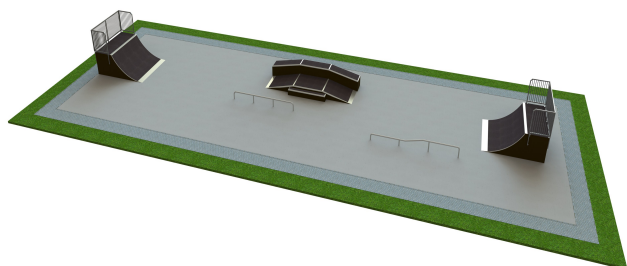

B 103 Base skatepark

<http://www.tiptiptap.ee/en/products/skateparks/base/base-skatepark-b-103>

Technical information:

Width of structure: 10m

Length of structure: 30m

Height of structure: 1.5m