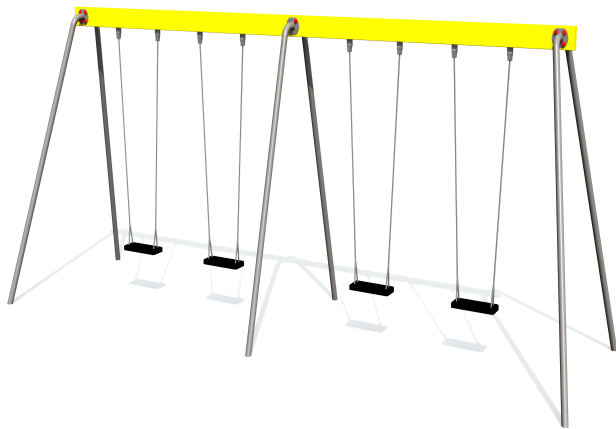

K221 Swing EAGLE 4 places (without seats and fittings)

<http://www.tiptapap.ee/en/products/playgrounds/swings/swing-eagle-4-places-without-seats-and-fittings-k221>

Technical information:

Width of structure: 2.01m

Length of structure: 6.47m

Height of structure: 2.46m

Max. fall height: 1.35m

Recommended age of users: 1+

For simultaneous use by several children: 4

Product consists of:

Safety area width: 5.83m

Safety area length: 7.8m

Product description:

Strong hot galvanized metal swing construction with additionally powder coated beam for four swing seats.