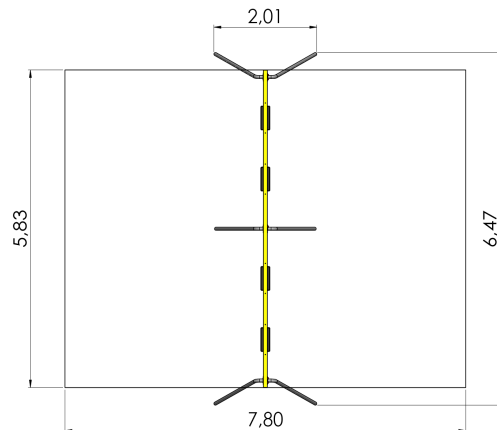

K221 Swing EAGLE 4 places (without seats and fittings)

<http://www.tiptapap.ee/en/products/playgrounds/swings/swing-eagle-4-places-without-seats-and-fittings-k221>

Technical information:

Width of structure: 2.01m

Length of structure: 6.47m

Height of structure: 2.46m

Max. fall height: 1.35m

Recommended age of users: 1+

For simultaneous use by several children: 4

Product consists of:

Safety area width: 5.83m

Safety area length: 7.8m