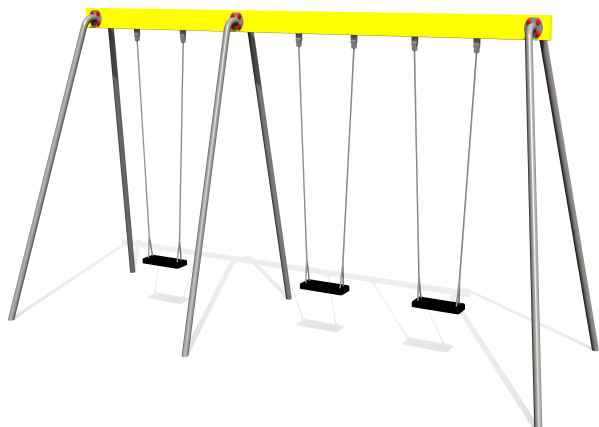

K220 Swing EAGLE 3 places (without seats and fittings)

<http://www.tiptapap.ee/en/products/playgrounds/swings/swing-eagle-3-places-without-seats-and-fittings-k220>

Technical information:

Width of structure: 2.01m

Length of structure: 5.35m

Height of structure: 2.46m

Max. fall height: 1.35m

Recommended age of users: 1+

For simultaneous use by several children: 3

Product consists of:

Safety area width: 4.7m

Safety area length: 7.8m

Product description:

Strong hot galvanized metal swing construction with additionally powder coated beam for three swing seats.