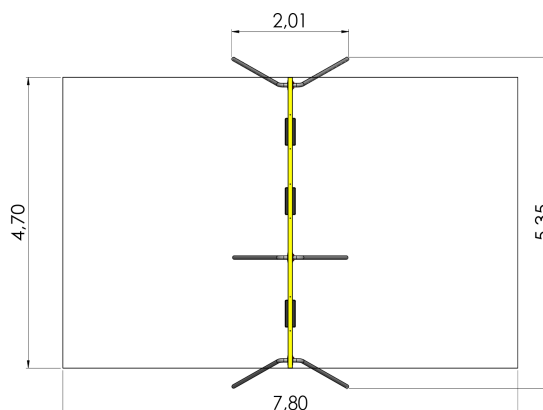

K220 Swing EAGLE 3 places (without seats and fittings)

<http://www.tiptapap.ee/en/products/playgrounds/swings/swing-eagle-3-places-without-seats-and-fittings-k220>

Technical information:

Width of structure: 2.01m

Length of structure: 5.35m

Height of structure: 2.46m

Max. fall height: 1.35m

Recommended age of users: 1+

For simultaneous use by several children: 3

Product consists of:

Safety area width: 4.7m

Safety area length: 7.8m