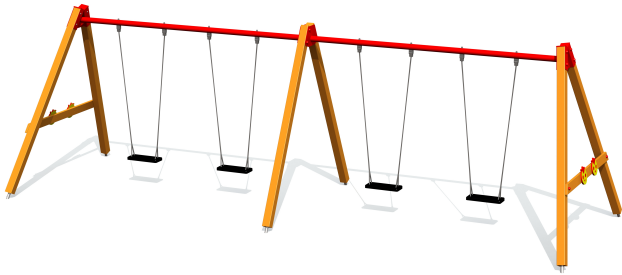

# K117 Swing BABY BIRD 4 places, steel groundfixings (without seats and fittings)

<http://www.tiptiptap.ee/en/products/playgrounds/swings/swing-baby-bird-4-places-steel-groundfixings-without-seats-and-fittings>

## **Technical information:**

Width of structure: 2.49m

Length of structure: 7.51m

Height of structure: 2.54m

Max. fall height: 1.35m

Recommended age of users: 1+

For simultaneous use by several children: 4

## **Product consists of:**

Safety area width: 6.5m

Safety area length: 7.8m

Ground fixings: The product's painted rectangular posts made of laminated timber are concreted into the ground using hot-galvanized metal tubular fittings.