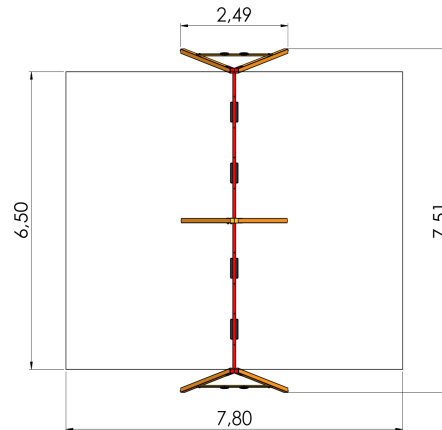

# K117 Swing BABY BIRD 4 places, steel groundfixings (without seats and fittings)

<http://www.tiptiptap.ee/en/products/playgrounds/swings/swing-baby-bird-4-places-steel-groundfixings-without-seats-and-fittings>

## **Technical information:**

Width of structure: 2.49m

Length of structure: 7.51m

Height of structure: 2.54m

Max. fall height: 1.35m

Recommended age of users: 1+

For simultaneous use by several children: 4

## **Product consists of:**

Safety area width: 6.5m

Safety area length: 7.8m

Ground fixings: The product's painted rectangular posts made of laminated timber are concreted into the ground using hot-galvanized metal tubular fittings.