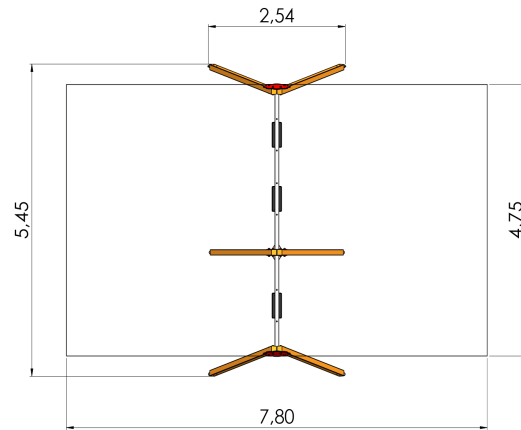

K115 Y Swing BELL-FLOWER 3 places (1+2), steel ground fixings (without seats and fittin

<http://www.tiptiptap.ee/en/products/playgrounds/swings/swing-bell-flower-3-places-12-steel-ground-fixings-without-seats-and>

Technical information:

Width of structure: 2.54m

Length of structure: 5.45m

Height of structure: 2.5m

Max. fall height: 1.35m

Recommended age of users: 1+

For simultaneous use by several children: 3

Product consists of:

Safety area width: 4.75m

Safety area length: 7.8m

Ground fixings: The product's painted rectangular posts made of laminated timber are concreted into the ground using hot-galvanized metal tubular fittings.