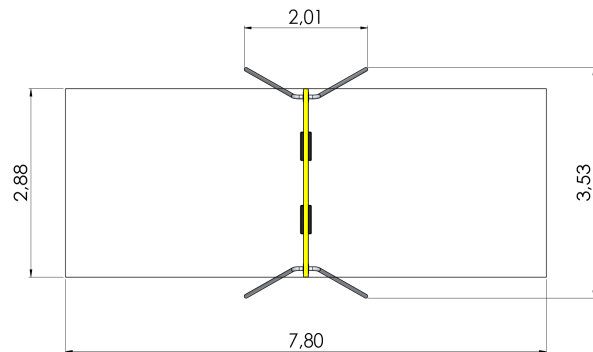

K111 Swing EAGLE 2 places (without seats and fittings)

<http://www.tiptapap.ee/en/products/playgrounds/swings/swing-eagle-2-places-without-seats-and-fittings-k111>

Technical information:

Width of structure: 2.01m

Length of structure: 3.53m

Height of structure: 2.46m

Max. fall height: 1.35m

Recommended age of users: 1+

For simultaneous use by several children: 2

Product consists of:

Safety area width: 2.88m

Safety area length: 7.8m