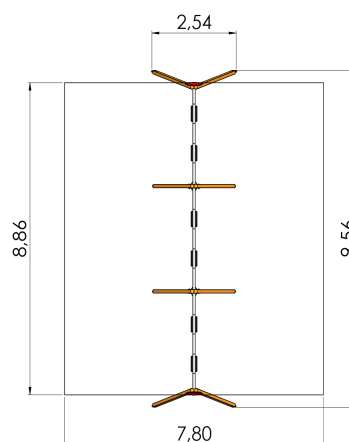

K009 Y Swing BELL-FLOWER 6 places, steel groundfixings (without seats and fittings)

<http://www.tiptapap.ee/en/products/playgrounds/swings/swing-bell-flower-6-places-steel-groundfixings-without-seats-and-fittings>

Technical information:

Width of structure: 2.54m

Length of structure: 9.56m

Height of structure: 2.5m

Max. fall height: 1.35m

Recommended age of users: 1+

For simultaneous use by several children: 6

Product consists of:

Safety area width: 7.8m

Safety area length: 8.86m

Ground fixings: The product's painted rectangular posts made of laminated timber are concreted into the ground using hot-galvanized metal tubular fittings.