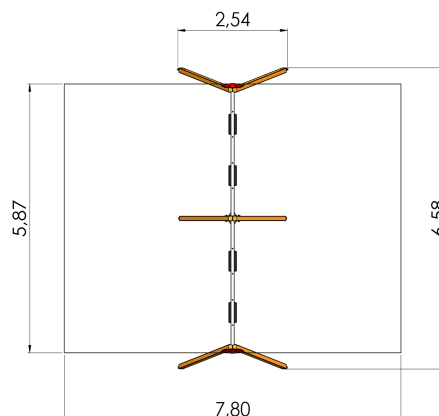

# K008 Y Swing BELL-FLOWER 4 places, steel ground fixings (without seats and fittings)

<http://www.tiptap.ee/en/products/playgrounds/swings/swing-bell-flower-4-places-steel-ground-fixings-without-seats-and-fittings>

## **Technical information:**

Width of structure: 2.54m

Length of structure: 6.58m

Height of structure: 2.5m

Max. fall height: 1.35m

Recommended age of users: 1+

For simultaneous use by several children: 4

## **Product consists of:**

Safety area width: 5.87m

Safety area length: 7.8m

Ground fixings: The product's painted rectangular posts made of laminated timber are concreted into the ground using hot-galvanized metal tubular fittings.