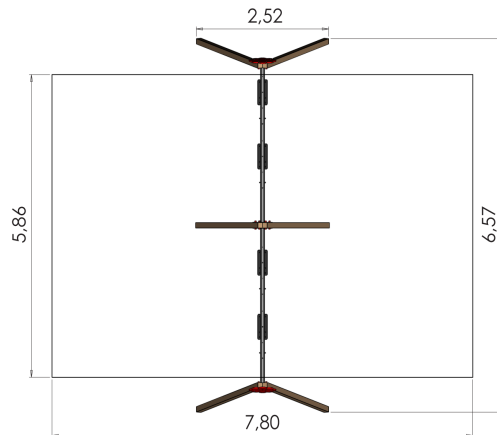

# K008 B Swing BELL-FLOWER 4 places (without seats and fittings)

<http://www.tiptap.ee/en/products/playgrounds/swings/swing-bell-flower-4-places-without-seats-and-fittings-k008-b>

## **Technical information:**

Width of structure: 2.52m

Length of structure: 6.57m

Height of structure: 2.5m

Max. fall height: 1.35m

Recommended age of users: 1+

For simultaneous use by several children: 4

## **Product consists of:**

Safety area width: 5.86m

Safety area length: 7.8m

Ground fixings: The product's brown pressure impregnated rectangular posts are concreted into the ground.

Safety area: Yes

[View materials](#)

## **Product description:**

A swing construction BELL-FLOWER enables to put on it 4 hanging swings or other hanging devices. The side posts are made of timber and fixed to the ground by concreting. The girder is made of powder painted steel.