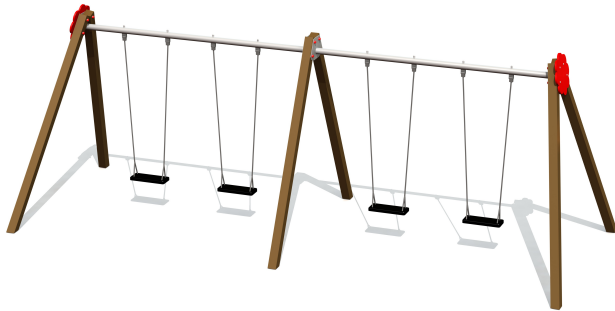

# K008 B Swing BELL-FLOWER 4 places (without seats and fittings)

<http://www.tiptap.ee/en/products/playgrounds/swings/swing-bell-flower-4-places-without-seats-and-fittings-k008-b>

## **Technical information:**

Width of structure: 2.52m

Length of structure: 6.57m

Height of structure: 2.5m

Max. fall height: 1.35m

Recommended age of users: 1+

For simultaneous use by several children: 4

## **Product consists of:**

Safety area width: 5.86m

Safety area length: 7.8m

Ground fixings: The product's brown pressure impregnated rectangular posts are concreted into the ground.

Safety area: Yes

[View materials](#)

## **Product description:**

A swing construction BELL-FLOWER enables to put on it 4 hanging swings or other hanging devices. The side posts are made of timber and fixed to the ground by concreting. The girder is made of powder painted steel.