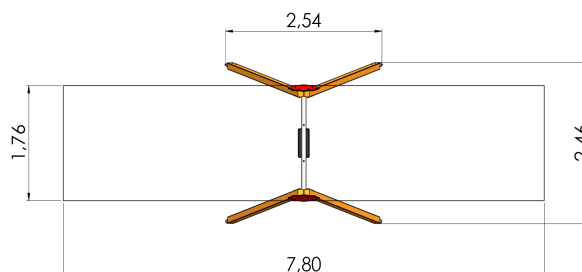

K005 Y Swing BELL-FLOWER 1 place, steel ground fixings (without seat and fittings)

<http://www.tiptaptap.ee/en/products/playgrounds/swings/swing-bell-flower-1-place-steel-ground-fixings-without-seat-and-fittings>

Technical information:

Width of structure: 2.46m

Length of structure: 2.54m

Height of structure: 2.5m

Max. fall height: 1.35m

Recommended age of users: 1+

For simultaneous use by several children: 1

Product consists of:

Safety area width: 1.76m

Safety area length: 7.8m

Ground fixings: The product's painted rectangular posts made of laminated timber are concreted into the ground using hot-galvanized metal tubular fittings.