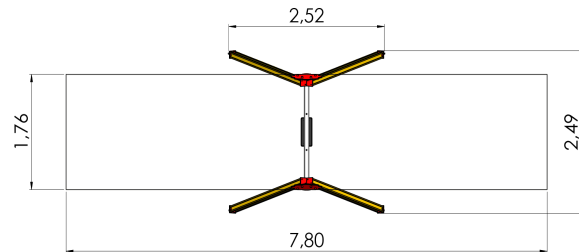

K005 AL Swing BELL-FLOWER 1 place, steel groundfixings (without seat and fittings)

<http://www.tiptiptap.ee/en/products/playgrounds/swings/swing-bell-flower-1-place-steel-groundfixings-without-seat-and-fittings>

Technical information:

Width of structure: 2.52m

Length of structure: 2.49m

Height of structure: 2.5m

Max. fall height: 1.35m

Recommended age of users: 1+

For simultaneous use by several children: 1

Product consists of:

Safety area width: 1.76m

Safety area length: 7.8m

Ground fixings: The product's aluminium posts are concreted into the ground using hot-galvanized metal tubular fittings.