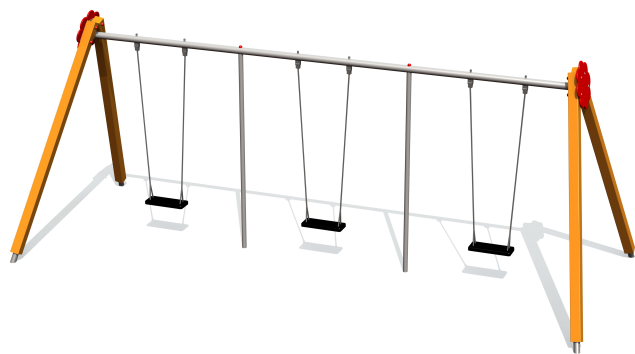

K004 Y Swing BELL-FLOWER 3 places, steel ground fixings (without seats and fittings)

<http://www.tiptap.ee/en/products/playgrounds/swings/swing-bell-flower-3-places-steel-ground-fixings-without-seats-and-fittings>

Technical information:

Width of structure: 2.54m

Length of structure: 6.08m

Height of structure: 2.5m

Max. fall height: 1.35m

Recommended age of users: 1+

For simultaneous use by several children: 3

Product consists of:

Safety area width: 5.38m

Safety area length: 7.8m

Ground fixings: The product's painted rectangular posts made of laminated timber are concreted into the ground using hot-galvanized metal tubular fittings.

Product description:

The side posts are made of timber and fixed to the ground by concreting. The girder is made of hot galvanized steel.