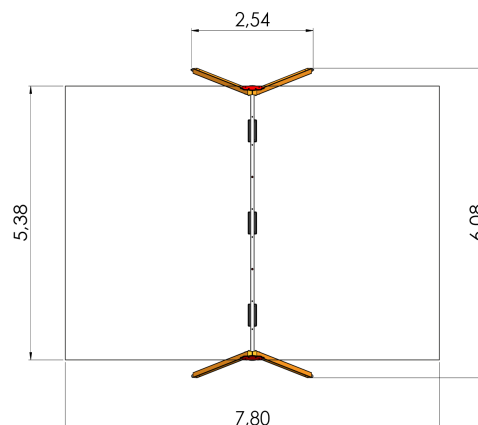

K004 Y Swing BELL-FLOWER 3 places, steel ground fixings (without seats and fittings)

<http://www.tiptap.ee/en/products/playgrounds/swings/swing-bell-flower-3-places-steel-ground-fixings-without-seats-and-fittings>

Technical information:

Width of structure: 2.54m

Length of structure: 6.08m

Height of structure: 2.5m

Max. fall height: 1.35m

Recommended age of users: 1+

For simultaneous use by several children: 3

Product consists of:

Safety area width: 5.38m

Safety area length: 7.8m

Ground fixings: The product's painted rectangular posts made of laminated timber are concreted into the ground using hot-galvanized metal tubular fittings.

Product description:

The side posts are made of timber and fixed to the ground by concreting. The girder is made of hot galvanized steel.