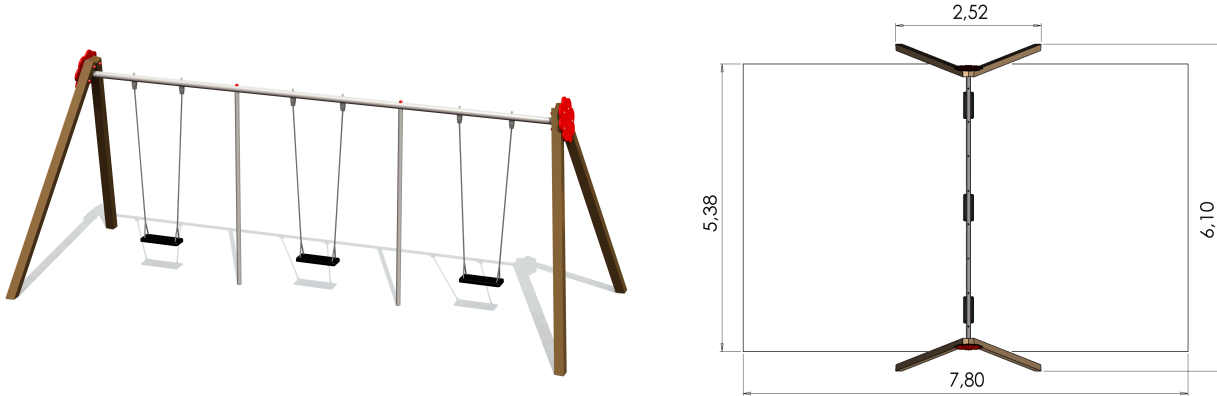

# K004 B Swing BELL-FLOWER 3 places(without seats and fittings)

<http://www.tiptap.ee/en/products/playgrounds/swings/swing-bell-flower-3-placeswithout-seats-and-fittings-k004-b>

## **Technical information:**

Width of structure: 2.52m

Length of structure: 6.1m

Height of structure: 2.5m

Max. fall height: 1.35m

Recommended age of users: 1+

For simultaneous use by several children: 3

## **Product consists of:**

Safety area width: 5.38m

Safety area length: 7.8m

Ground fixings: The product's brown pressure impregnated rectangular posts are concreted into the ground.

Safety area: Yes

[View materials](#)

## **Product description:**

A swing construction BELL-FLOWER 3 places enables to put on it 3 hanging swings- baby cradle seats or regular swing seats. The side posts are made of timber and fixed to the ground by concreting. The girder is made of powder painted steel.