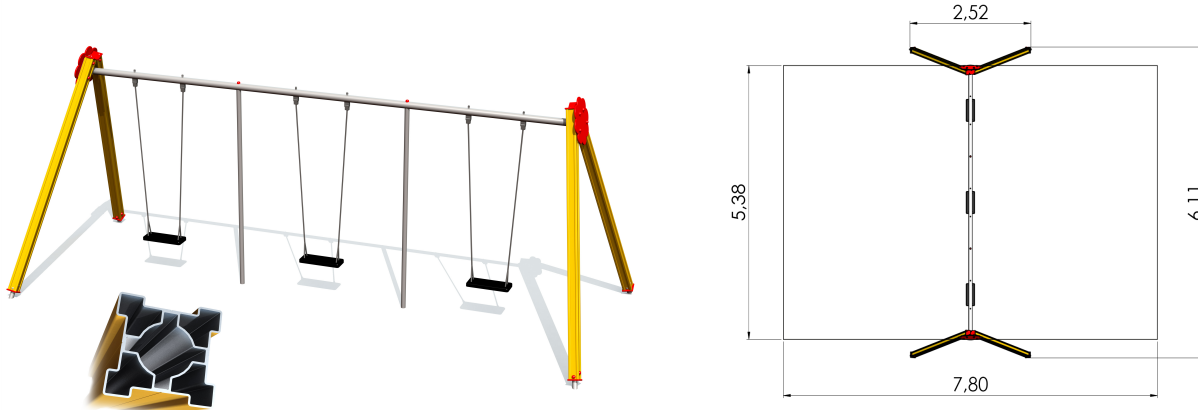

K004 AL Swing BELL-FLOWER 3 places, steel groundfixings (without seats and fittings)

<http://www.tiptiptap.ee/en/products/playgrounds/swings/swing-bell-flower-3-places-steel-groundfixings-without-seats-and-fittings>

Technical information:

Width of structure: 2.52m

Length of structure: 6.11m

Height of structure: 2.5m

Max. fall height: 1.35m

Recommended age of users: 1+

For simultaneous use by several children: 3

Product consists of:

Safety area width: 5.38m

Safety area length: 7.8m

Ground fixings: The product's aluminium posts are concreted into the ground using hot-galvanized metal tubular fittings.