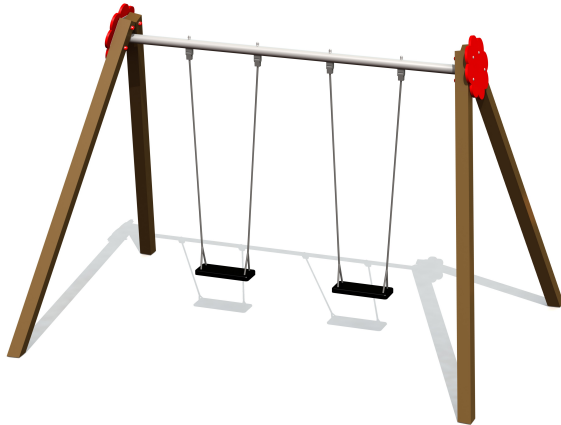

## K002 B Swing BELL-FLOWER 2 places brown (without seats and fittings)

<http://www.tiptap.ee/en/products/playgrounds/swings/swing-bell-flower-2-places-brown-without-seats-and-fittings-k002-b>

### **Technical information:**

Width of structure: 2.52m

Length of structure: 3.6m

Height of structure: 2.5m

Max. fall height: 1.35m

Recommended age of users: 1+

For simultaneous use by several children: 2

### **Product consists of:**

Safety area width: 2.88m

Safety area length: 7.8m

Ground fixings: The product's brown pressure impregnated rectangular posts are concreted into the ground.

Safety area: Yes

[View materials](#)

### **Product description:**

A swing construction BELL-FLOWER enables to put on it 2 hanging swings or other hanging devices. The side posts are made of timber and fixed to the ground by concreting. The girder is made of powder painted steel.