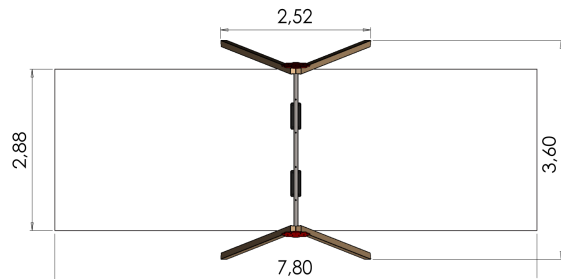

## K002 B Swing BELL-FLOWER 2 places brown (without seats and fittings)

<http://www.tiptap.ee/en/products/playgrounds/swings/swing-bell-flower-2-places-brown-without-seats-and-fittings-k002-b>

### **Technical information:**

Width of structure: 2.52m

Length of structure: 3.6m

Height of structure: 2.5m

Max. fall height: 1.35m

Recommended age of users: 1+

For simultaneous use by several children: 2

### **Product consists of:**

Safety area width: 2.88m

Safety area length: 7.8m

Ground fixings: The product's brown pressure impregnated rectangular posts are concreted into the ground.

Safety area: Yes

[View materials](#)

### **Product description:**

A swing construction BELL-FLOWER enables to put on it 2 hanging swings or other hanging devices. The side posts are made of timber and fixed to the ground by concreting. The girder is made of powder painted steel.