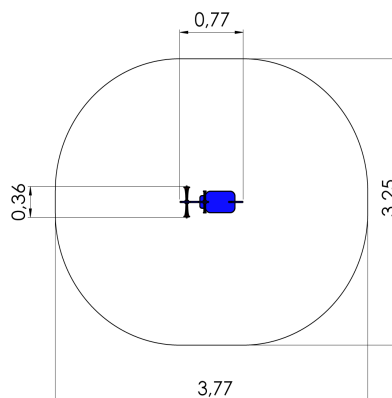

VLO36 Spring swing KITTY

<http://www.tiptiptap.ee/en/products/playgrounds/spring-swings/spring-swing-kitty-vlo36>

Technical information:

Width of structure: 0.36m

Length of structure: 0.77m

Height of structure: 0.64m

Max. fall height: 0.41m

Recommended age of users: 1+

For simultaneous use by several children: 1

Product consists of:

Safety area width: 3.25m

Safety area length: 3.77m

[View materials](#)

Product description: