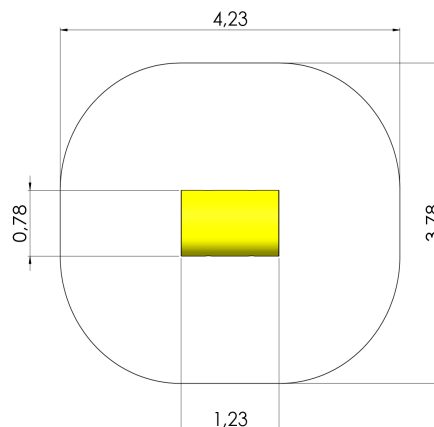

## **Technical information:**

Width of structure: 0.78m

Length of structure: 1.23m

Height of structure: 1m

Max. fall height: 0.45m

Recommended age of users: 2+

For simultaneous use by several children: 1-3

## **Product consists of:**

Safety area width: 3.78m

Safety area length: 4.25m

[View materials](#)