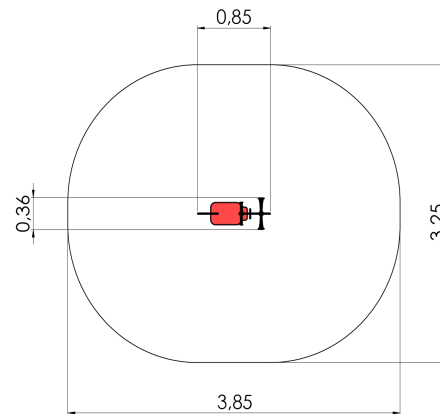

VL049 Spring swing SPEEDY

<http://www.tiptiptap.ee/en/products/playgrounds/spring-swings/spring-swing-speedy-vl049>

Technical information:

Width of structure: 0.36m

Length of structure: 0.85m

Height of structure: 0.75m

Max. fall height: 0.53m

Recommended age of users: 2+

For simultaneous use by several children: 1

Product consists of:

Safety area width: 3.3m

Safety area length: 4.1m

[View materials](#)

Product description:

The spring swing SPEEDY is meant for children at the age of 2-8 years. It is a single seated swing which has special props for hands and feet. The spring swing is made of High density Polyethylene (HDPE), a steel spring and powder painted metal fastenings. The spring swing is concreted to the ground with metal ground fastenings.