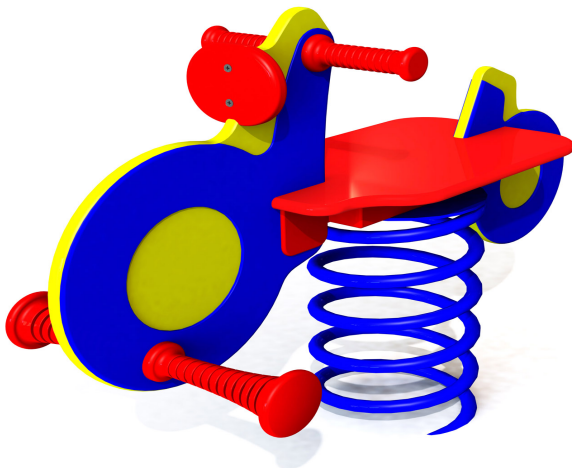

VL049 Spring swing SPEEDY

<http://www.tiptiptap.ee/en/products/playgrounds/spring-swings/spring-swing-speedy-vl049>

Technical information:

Width of structure: 0.36m

Length of structure: 0.85m

Height of structure: 0.75m

Max. fall height: 0.53m

Recommended age of users: 2+

For simultaneous use by several children: 1

Product consists of:

Safety area width: 3.3m

Safety area length: 4.1m

[View materials](#)

Product description:

The spring swing SPEEDY is meant for children at the age of 2-8 years. It is a single seated swing which has special props for hands and feet. The spring swing is made of High density Polyethylene (HDPE), a steel spring and powder painted metal fastenings. The spring swing is concreted to the ground with metal ground fastenings.