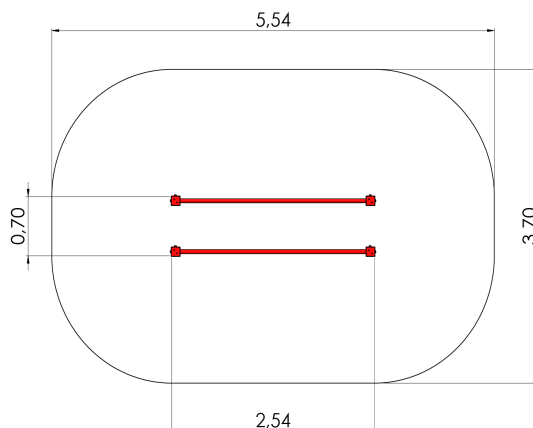

TSV002 Parallel bars

<http://www.tiptiptap.com/en/products/sport-and-fitness/sports-equipment/parallel-bars-tsv002>

Technical information:

Width of structure: 0.7m

Length of structure: 2.54m

Height of structure: 1.3m

Max. fall height: 1.2m

Recommended age of users: 8+

For simultaneous use by several children: 1

Product consists of:

Safety area width: 3.7m

Safety area length: 5.54m

Ground fixings: The product's painted rectangular posts made of laminated timber are concreted to into the ground using hot-galvanized metal U-fittings.

[View materials](#)

Product description:

Parallel bars are made of deep-impregnated laminated timber beams and of galvanized and powder-coloured metal.