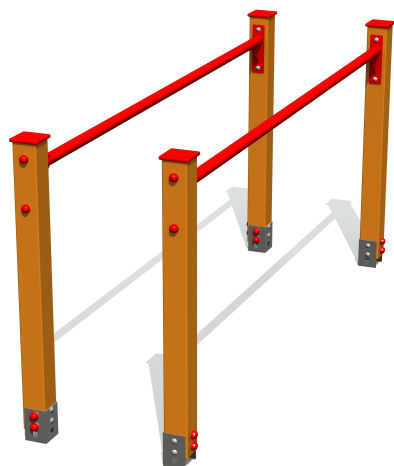

TSV002 Parallel bars

<http://www.tiptiptap.com/en/products/sport-and-fitness/sports-equipment/parallel-bars-tsv002>

Technical information:

Width of structure: 0.7m

Length of structure: 2.54m

Height of structure: 1.3m

Max. fall height: 1.2m

Recommended age of users: 8+

For simultaneous use by several children: 1

Product consists of:

Safety area width: 3.7m

Safety area length: 5.54m

Ground fixings: The product's painted rectangular posts made of laminated timber are concreted to into the ground using hot-galvanized metal U-fittings.

[View materials](#)

Product description:

Parallel bars are made of deep-impregnated laminated timber beams and of galvanized and powder-coloured metal.