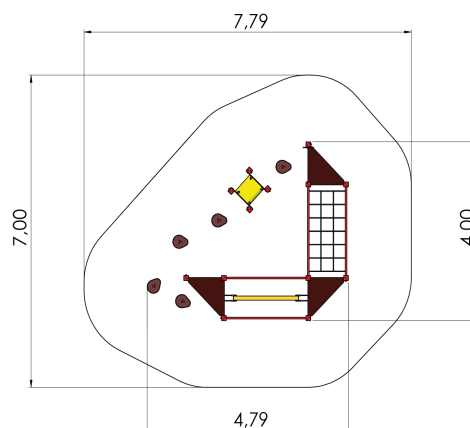

# TKR006 Balance track 6

<https://www.tiptiptap.ee/en/products/sport-and-fitness/sports-equipment/balance-track-6-tkr006>

|    |       |       |       |    |     |
|----|-------|-------|-------|----|-----|
|    |       |       |       |    |     |
| 4m | 4.79m | 1.25m | 0.25m | 4+ | 3-6 |

## **Technical information:**

Width of structure: 4m

Length of structure: 4.79m

Height of structure: 1.25m

Max. fall height: 0.25m

Recommended age of users: 4+

For simultaneous use by several children: 3-6

## **Product consists of:**

Safety area width: 7m

Safety area length: 7.79m

Ground fixings: The product's painted rectangular posts made of laminated timber are concreted to into the ground using hot-galvanized metal U-fittings.