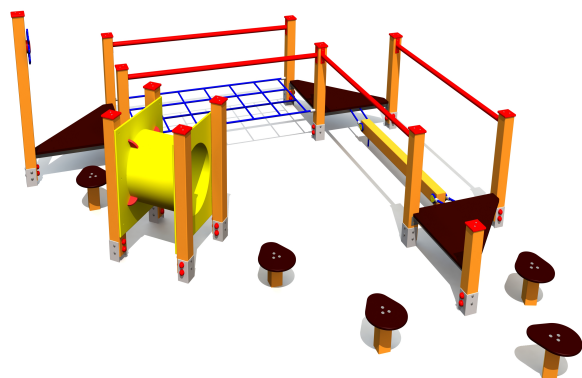

# TKR006 Balance track 6

<https://www.tiptiptap.ee/en/products/sport-and-fitness/sports-equipment/balance-track-6-tkr006>

|    |       |       |       |    |     |
|----|-------|-------|-------|----|-----|
|    |       |       |       |    |     |
| 4m | 4.79m | 1.25m | 0.25m | 4+ | 3-6 |

## **Technical information:**

Width of structure: 4m

Length of structure: 4.79m

Height of structure: 1.25m

Max. fall height: 0.25m

Recommended age of users: 4+

For simultaneous use by several children: 3-6

## **Product consists of:**

Safety area width: 7m

Safety area length: 7.79m

Ground fixings: The product's painted rectangular posts made of laminated timber are concreted to into the ground using hot-galvanized metal U-fittings.