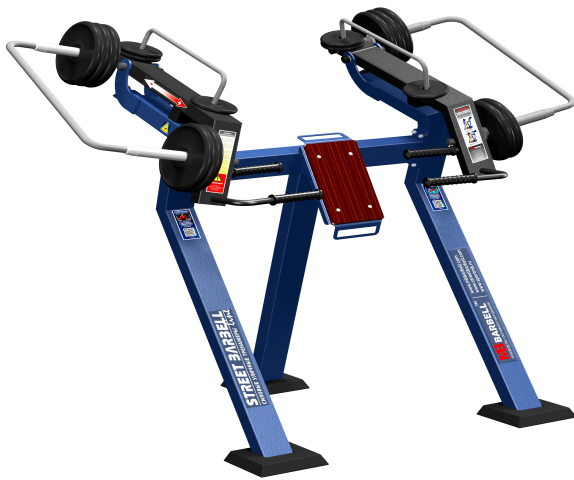

MB 7.54 Converging Bench Press

<http://www.tiptiptap.ee/en/products/sport-and-fitness/outdoor-gym-equipment/converging-bench-press-mb-754>

Technical information:

Width of structure: 2.01m

Length of structure: 1.35m

Height of structure: 2.02m

Recommended age of users: 16+

Product consists of:

Safety area width: 5.01m

Safety area length: 4.35m