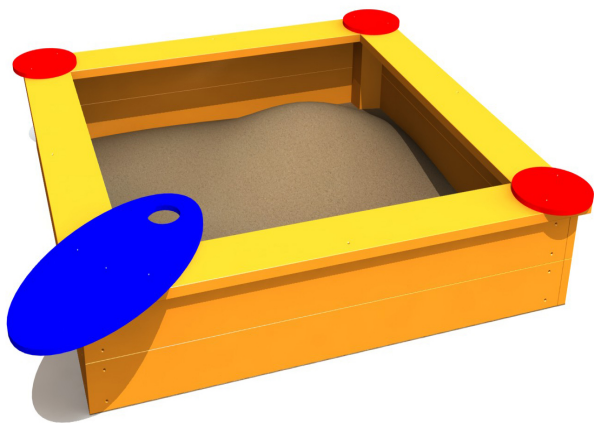

LK16 Sandbox - 1600x1600

<http://www.tiptiptap.ee/en/products/playgrounds/sandboxes/sandbox-1600x1600-lk16>

Technical information:

Width of structure: 1.6m

Length of structure: 1.6m

Height of structure: 0.39m

Recommended age of users: 1+

For simultaneous use by several children: 3-6

Product consists of:

[View materials](#)

Product description:

Sandboxes are meant for children at the age of 1-8 years. There is space for 6-8 children at a time in the sandbox, depending on the size of the sandbox. There are two coloured oval sheets in the corners of the sandbox for making sandcakes or keeping toys. Through the hole on one side of the sheet one can pour sand back to the sandbox. The sandbox is supplied with a subcloth to avoid mixing sand with soil and getting weedy. It is possible to order a special rubber rimmed net to be put on the sandbox in order to keep cats away and to avoid leaves and trash when out of use.

Measures:

LK16: 1,6 mx1,6 m