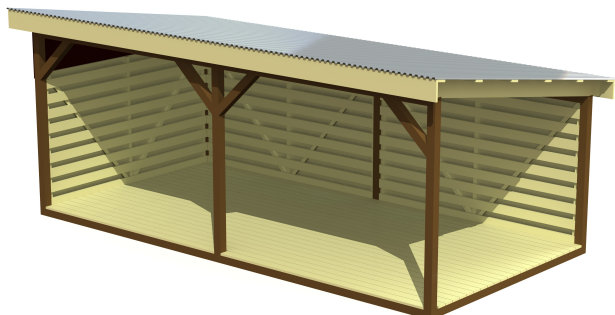

## **VP003 SHELTER with wooden floor 3x6m**

<http://www.tiptiptap.ee/en/products/playgrounds/playhouses-and-shelters/shelter-wooden-floor-3x6m-vp003>

### **Technical information:**

Width of structure: 3m

Length of structure: 6m

Height of structure: 2.5m

Recommended age of users: 1+

For simultaneous use by several children: 15-30