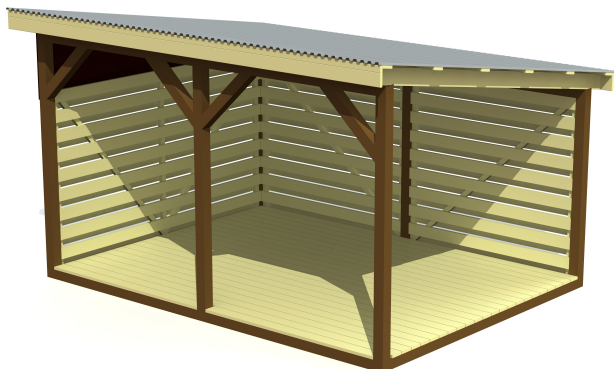

VP001 SHELTER with wooden floor, 3x4m

<http://www.tiptiptap.ee/en/products/playgrounds/playhouses-and-shelters/shelter-wooden-floor-3x4m-vp001>

Technical information:

Width of structure: 3m

Length of structure: 4m

Height of structure: 2.5m

Recommended age of users: 1+

For simultaneous use by several children: 10-20

Product consists of:

[View materials](#)

Product description:

A shelter is an open construction with side walls and a roof where it is possible to shelter from rain and sun, arrange gatherings or put away things. Shelter with a transparent plastic roof and a floor is open on two sides and consists of a back wall, a side wall, a wooden floor and a glass plastic roof.