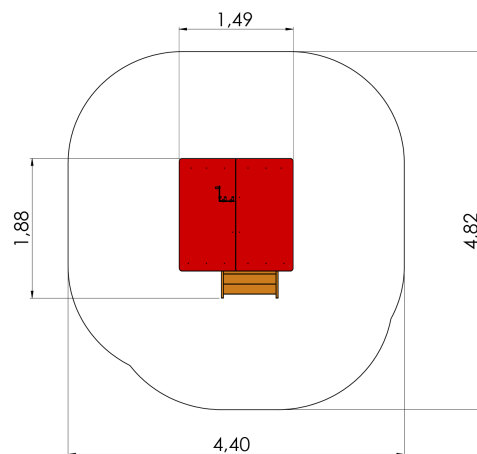

MM410 Playhouse COTTAGE

<http://www.tiptap.ee/en/products/playgrounds/playhouses-and-shelters/playhouse-cottage-mm410>

Technical information:

Width of structure: 1.49m

Length of structure: 1.88m

Height of structure: 2.47m

Max. fall height: 0.5m

Recommended age of users: 1+

For simultaneous use by several children: 3-6

Product consists of:

Safety area width: 4.4m

Safety area length: 4.82m

Product description:

Cosy playhouse with a long bench, table and windows.