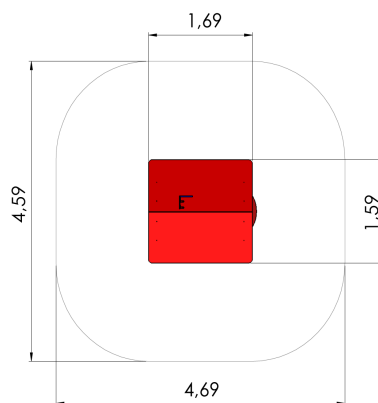

MM400 Playhouse BUFFET

<http://www.tiptap.ee/en/products/playgrounds/playhouses-and-shelters/playhouse-buffet-mm400>

Technical information:

Width of structure: 1.59m

Length of structure: 1.69m

Height of structure: 2.33m

Max. fall height: 0.57m

Recommended age of users: 1+

For simultaneous use by several children: 3-6

Product consists of:

Safety area width: 4.59m

Safety area length: 4.69m

[View materials](#)

Product description: