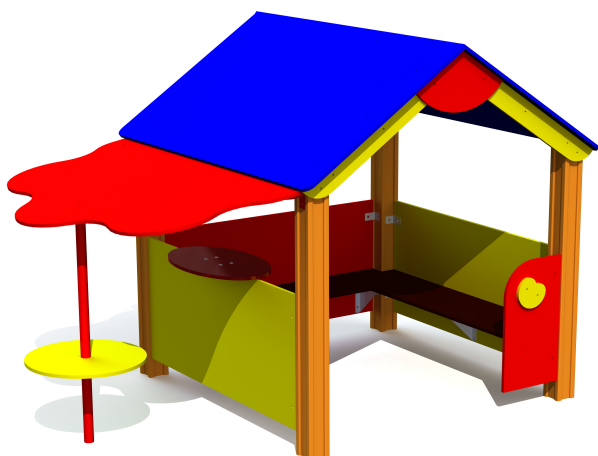

# MM301 Playhouse APPLE

<http://www.tiptap.ee/en/products/playgrounds/playhouses-and-shelters/playhouse-apple-mm301>

## **Technical information:**

Width of structure: 1.52m

Length of structure: 2.32m

Height of structure: 1.76m

Max. fall height: 0.4m

Recommended age of users: 1+

For simultaneous use by several children: 6-12

## **Product consists of:**

Safety area width: 4.52m

Safety area length: 5.32m

[View materials](#)

## **Product description:**

Play house AN APPLE is a lovely colourful small house with a roof, where children can find shelter from rain and sun and play games. Inside the house, there are benches on two sides, which can comfortably seat 6-8 children. On the third side, there is an oval table for playing games and on the outer side of the house, there is a lovely shelter with a seat resembling an apple tree.