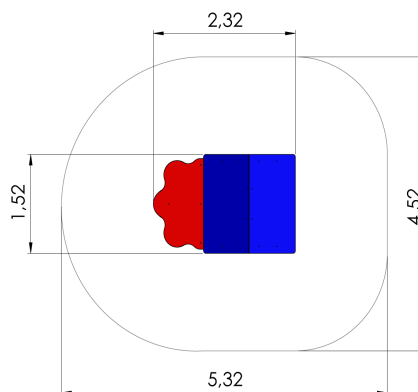

## **Technical information:**

Width of structure: 1.52m

Length of structure: 2.32m

Height of structure: 1.76m

Max. fall height: 0.4m

Recommended age of users: 1+

For simultaneous use by several children: 6-12

## **Product consists of:**

Safety area width: 4.52m

Safety area length: 5.32m

[View materials](#)