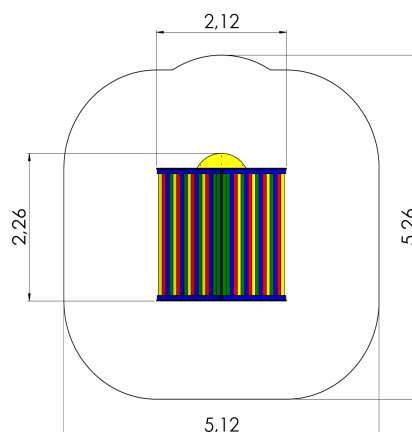

MM114-1 Playhouse WIGWAM 2

<http://www.tiptiptap.ee/en/products/playgrounds/playhouses-and-shelters/playhouse-wigwam-2-mm114-1>

Technical information:

Width of structure: 2.12m

Length of structure: 2.26m

Height of structure: 2.2m

Max. fall height: 0.1m

Recommended age of users: 1+

For simultaneous use by several children: 6-8

Product consists of:

Safety area width: 5.12m

Safety area length: 5.26m

[View materials](#)

Product description: