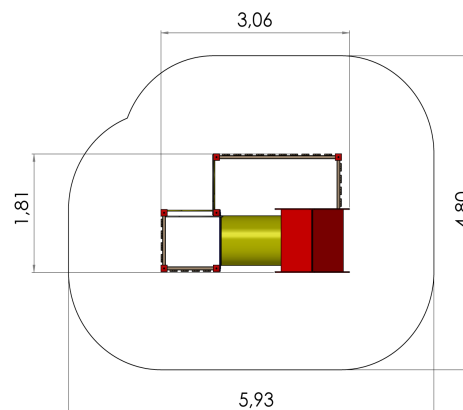

LMK003-1 Play Centre BABY

<http://www.tiptaptap.ee/en/products/playgrounds/play-centres/play-centre-baby-lmk003-1>

Technical information:

Width of structure: 1.81m

Length of structure: 3.06m

Height of structure: 2.17m

Max. fall height: 0.2m

Recommended age of users: 1+

For simultaneous use by several children: 4-8

Product consists of:

Safety area width: 4.8m

Safety area length: 5.93m

Ground fixings: The product's painted profile posts made of laminated timber are concreted into the ground using hot-galvanized metal tubular fittings.