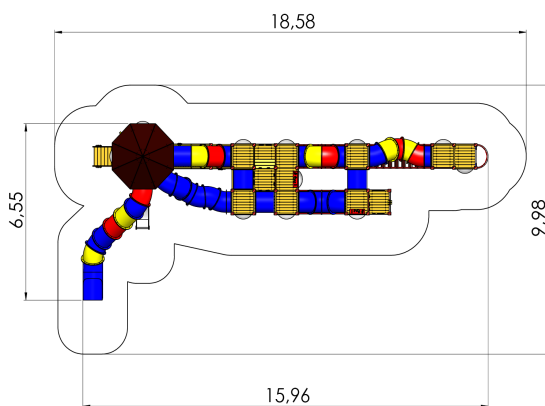

LM312 Play Centre PETER THE GREAT

<http://www.tiptiptap.ee/en/products/playgrounds/play-centres/play-centre-peter-great-lm312>

Technical information:

Width of structure: 6.55m

Length of structure: 15.96m

Height of structure: 5.57m

Max. fall height: 1.55m

Recommended age of users: 1+/4+

For simultaneous use by several children: 40-50

Product consists of:

Safety area width: 9m

Safety area length: 18m

Ground fixings: The product's painted profile posts made of laminated timber are concreted into the ground using hot-galvanized metal tubular fittings.