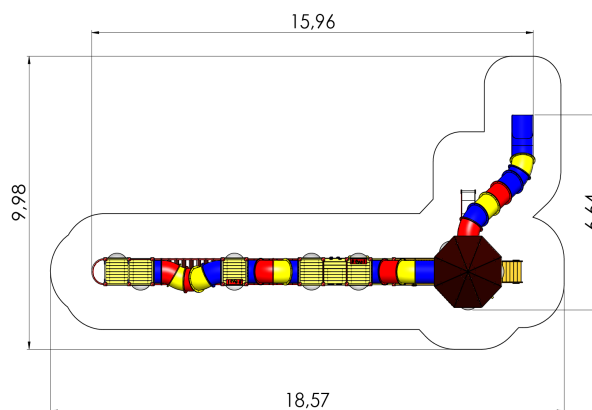

LM311 Play Centre KATARIINA

<http://www.tiptaptap.ee/en/products/playgrounds/play-centres/play-centre-katariina-lm311>

Technical information:

Width of structure: 6.64m

Length of structure: 15.96m

Height of structure: 5.56m

Max. fall height: 1.55m

Recommended age of users: 1+/4+

For simultaneous use by several children: 20-30

Product consists of:

Platforms: 1pc height 2.85m

Platforms: 3pc height 2.1m

Platforms: 1pc height 1.55m

Roofs: 1pc

Slides: 1pc height 0.95m

Tunnel slide: 1pc height 2.85m

Climbing walls: 2pc

Climbing nets: 1pc

Ladders: 1pc

Bridges: 3pc

Tunnels: 3pc

Stairs with handrails: 1pc

Fireman poles: 1pc

Play corners: 5pc

Ladders: 1pc

Tuletõrjitorude arv: 1pc

Safety area width: 9.98m

Safety area length: 18.57m

Ground fixings: The product's painted profile posts made of laminated timber are concreted into the ground using hot-galvanized metal tubular fittings.