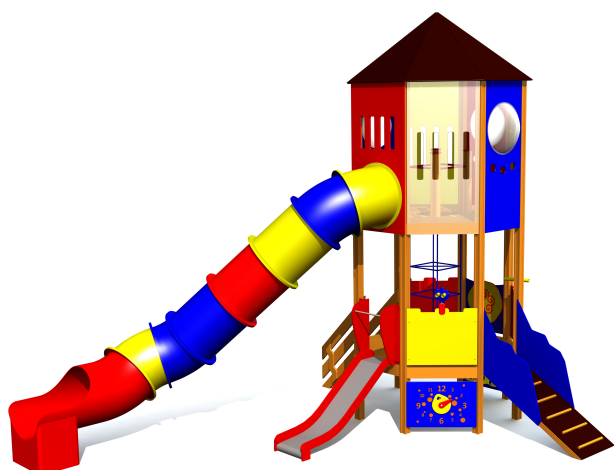

# LM311-1 Play Centre MARGOT

<http://www.tiptap.ee/en/products/playgrounds/play-centres/play-centre-margot-lm311-1>

## **Technical information:**

Width of structure: 5.01m

Length of structure: 6.64m

Height of structure: 5.56m

Max. fall height: 0.95m

Recommended age of users: 1+/4+

For simultaneous use by several children: 8-16

## **Product consists of:**

Platforms: 1pc height 2.85m

Platforms: 1pc height 0.95m

Roofs: 1pc

Slides: 1pc height 0.95m

Tunnel slide: 1pc height 2.85m

Climbing nets: 1pc

Slopes: 1pc

Stairs with handrails: 1pc

Play corners: 3pc

Safety area width: 8m

Safety area length: 10m

Ground fixings: The product's painted profile posts made of laminated timber are concreted into the ground using hot-galvanized metal tubular fittings.