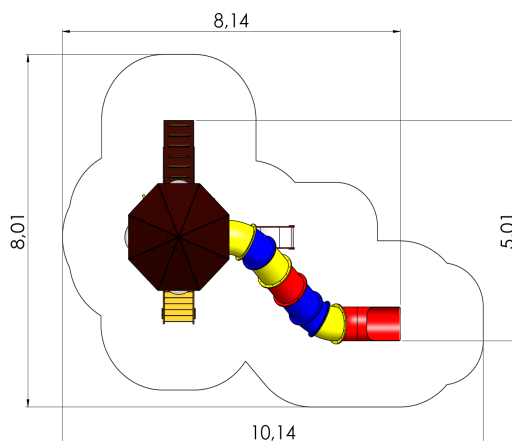

# LM311-1 Play Centre MARGOT

<http://www.tiptap.ee/en/products/playgrounds/play-centres/play-centre-margot-lm311-1>

## **Technical information:**

Width of structure: 5.01m

Length of structure: 6.64m

Height of structure: 5.56m

Max. fall height: 0.95m

Recommended age of users: 1+/4+

For simultaneous use by several children: 8-16

## **Product consists of:**

Platforms: 1pc height 2.85m

Platforms: 1pc height 0.95m

Roofs: 1pc

Slides: 1pc height 0.95m

Tunnel slide: 1pc height 2.85m

Climbing nets: 1pc

Slopes: 1pc

Stairs with handrails: 1pc

Play corners: 3pc

Safety area width: 8m

Safety area length: 10m

Ground fixings: The product's painted profile posts made of laminated timber are concreted into the ground using hot-galvanized metal tubular fittings.