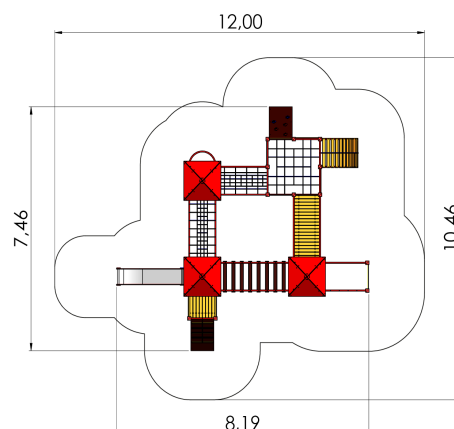

LM310 Play Centre ELISABETH

<http://www.tiptap.ee/en/products/playgrounds/play-centres/play-centre-elisabeth-lm310>

Technical information:

Width of structure: 7.46m

Length of structure: 8.19m

Height of structure: 3.93m

Max. fall height: 1.9m

Recommended age of users: 4+

For simultaneous use by several children: 10-20

Product consists of:

Platforms: 2pc height 1.55m

Platforms: 2pc height 1.2m

Roofs: 3pc

Slides: 1pc height 1.55m

Tuletõrjetorude arv: 1pc

Safety area width: 10.46m

Safety area length: 12m

Ground fixings: The product's painted profile posts made of laminated timber are concreted into the ground using hot-galvanized metal tubular fittings.

Safety area: Yes

[View materials](#)

Product description:

Stainless steel slide height 1,55m