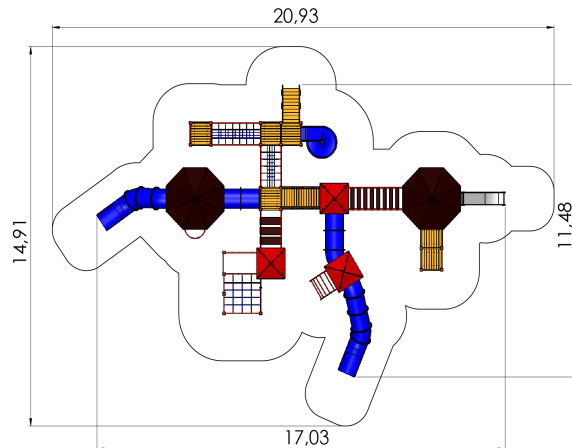

## **Technical information:**

Width of structure: 11.48m

Length of structure: 17.03m

Height of structure: 4.3m

Max. fall height: 1.92m

Recommended age of users: 1+/4+

For simultaneous use by several children: 15-30

## **Product consists of:**

Platforms: 4pc height 1.55m

Platforms: 4pc height 1.2m

Platforms: 1pc height 0.95m

Roofs: 5pc

Slides: 1pc height 1.55m

Slides: 1pc height 1.2m

Tunnel slide: 1pc height 1.55m

Safety area width: 14.91m

Safety area length: 20.93m

Ground fixings: The product's painted profile posts made of laminated timber are concreted into the ground using hot-galvanized metal tubular fittings.